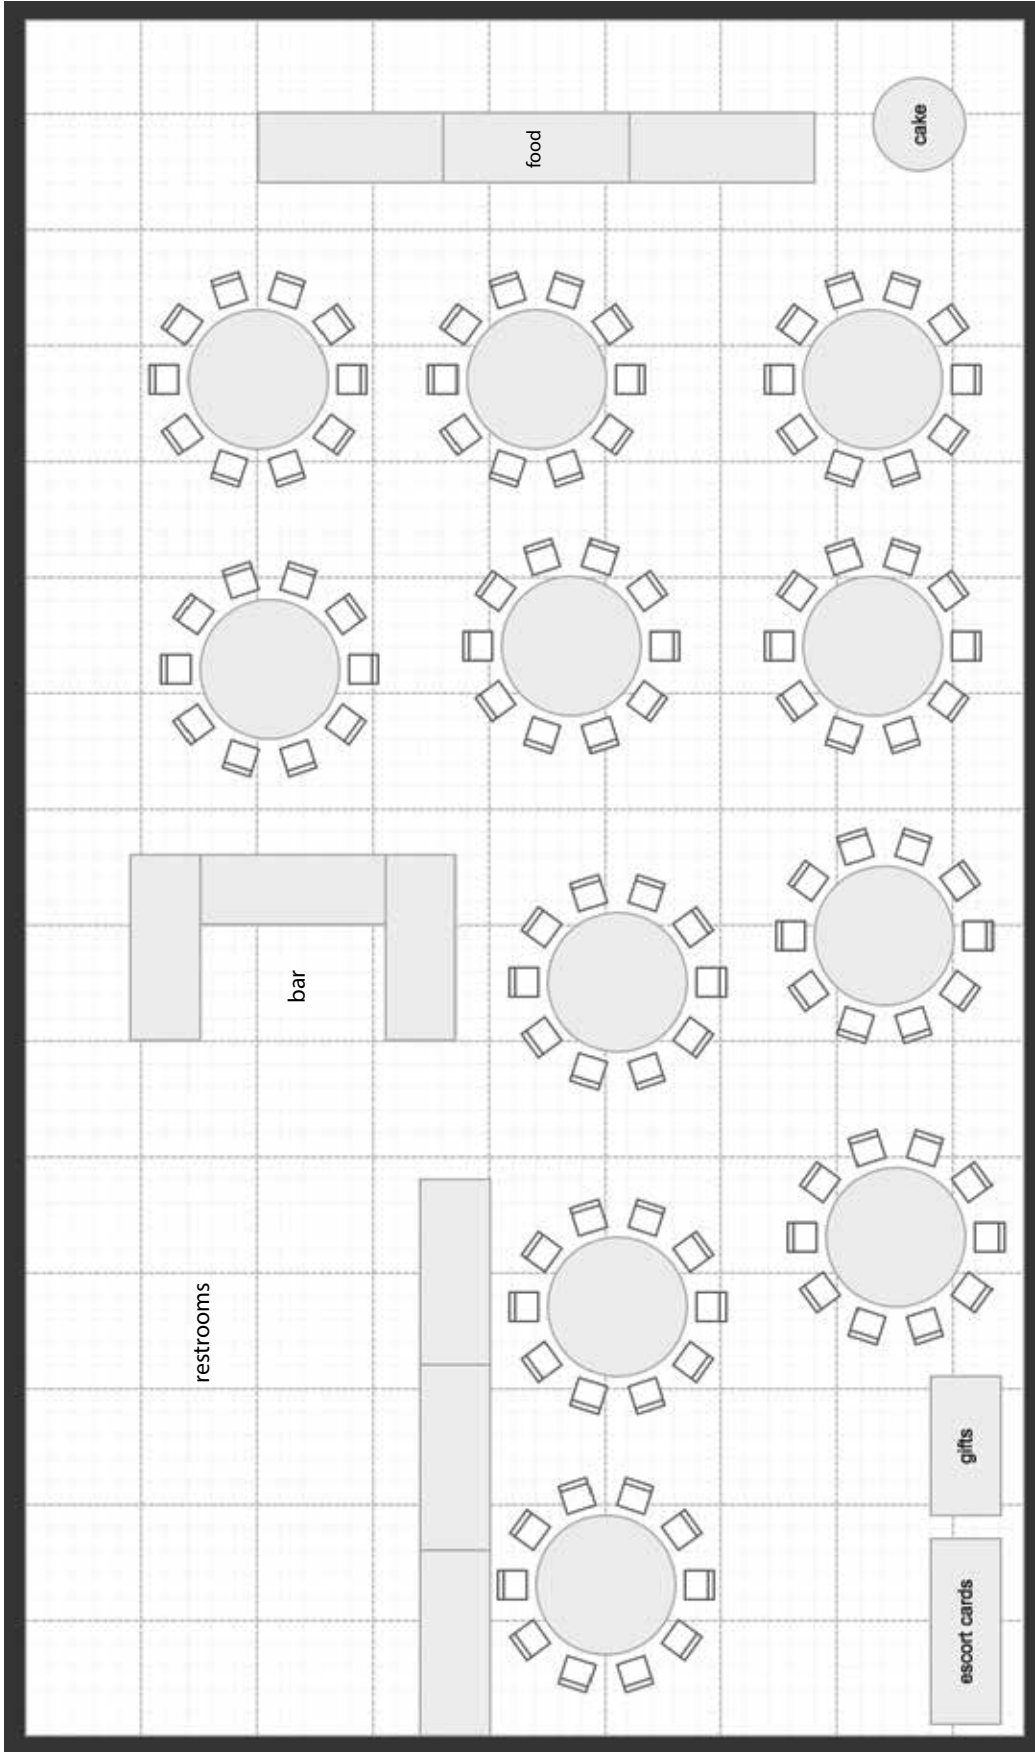

REGENT STREET

REGENT STREET

ENTRANCE

13'-6"X13'-0"
GLASS OVERHEAD DOOR

13'-6"X13'-0"
GLASS OVERHEAD DOOR

ENTRANCE

43'-6"

8'-0"X10'-0"
GLASS OVERHEAD DOOR

13 *thirteen* VENUE SPACE

BAR

74'

WOMEN'S
RESTROOM

MEN'S
RESTROOM

8'-0"X10'-0"
GLASS OVERHEAD DOOR

23'

VENUE SPACE

SPRINKLER ROOM

ENTRANCE

13'-4"X13'-0"
GLASS OVERHEAD DOOR

PARKING LOT

LUCKY'S 1313
BREW PUB

SEATS 140

SEATS 110

SEATS 108