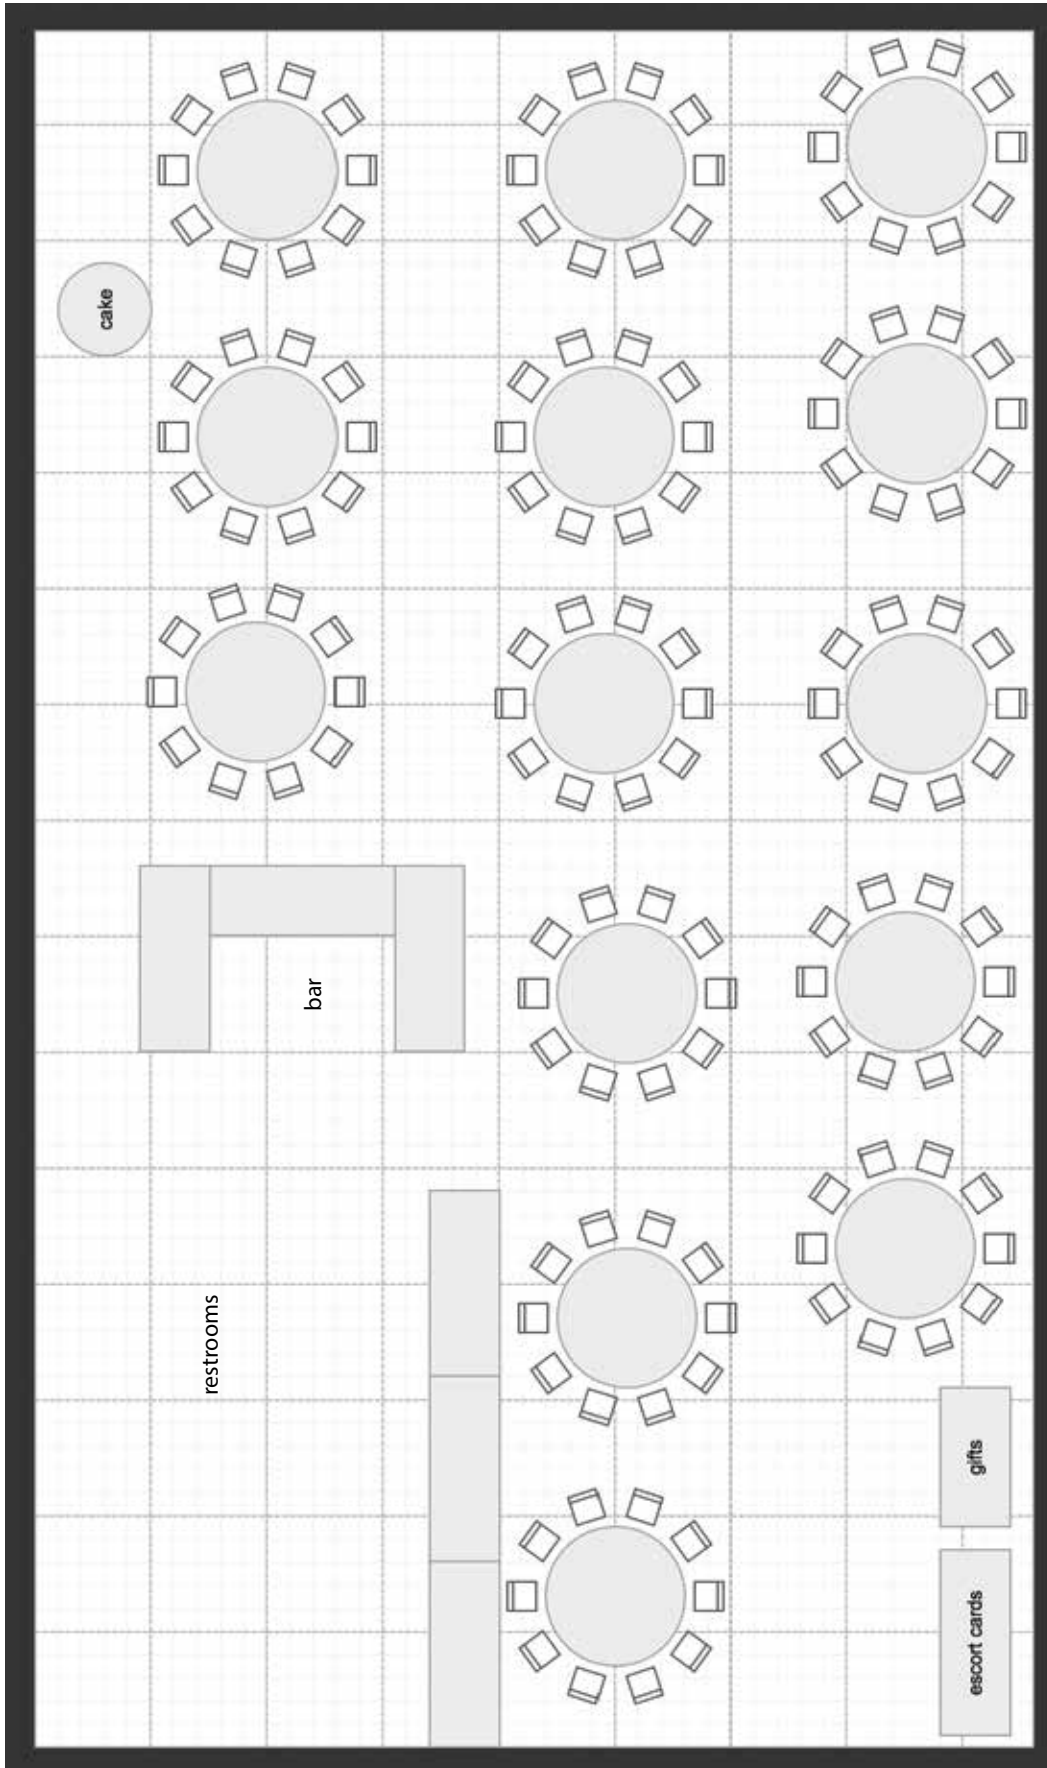

REGENT STREET

REGENT STREET

ENTRANCE

13'-6"X13'-0"
GLASS OVERHEAD DOOR

13'-6"X13'-0"
GLASS OVERHEAD DOOR

ENTRANCE

43'-6"

8'-0"X10'-0"
GLASS OVERHEAD DOOR

13 *thirteen* VENUE SPACE

BAR

74'

WOMEN'S
RESTROOM

MEN'S
RESTROOM

8'-0"X10'-0"
GLASS OVERHEAD DOOR

23'

VENUE SPACE

SPRINKLER ROOM

ENTRANCE

13'-4"X13'-0"
GLASS OVERHEAD DOOR

PARKING LOT

LUCKY'S 1313
BREW PUB

SEATS 140

SEATS 110

SEATS 108