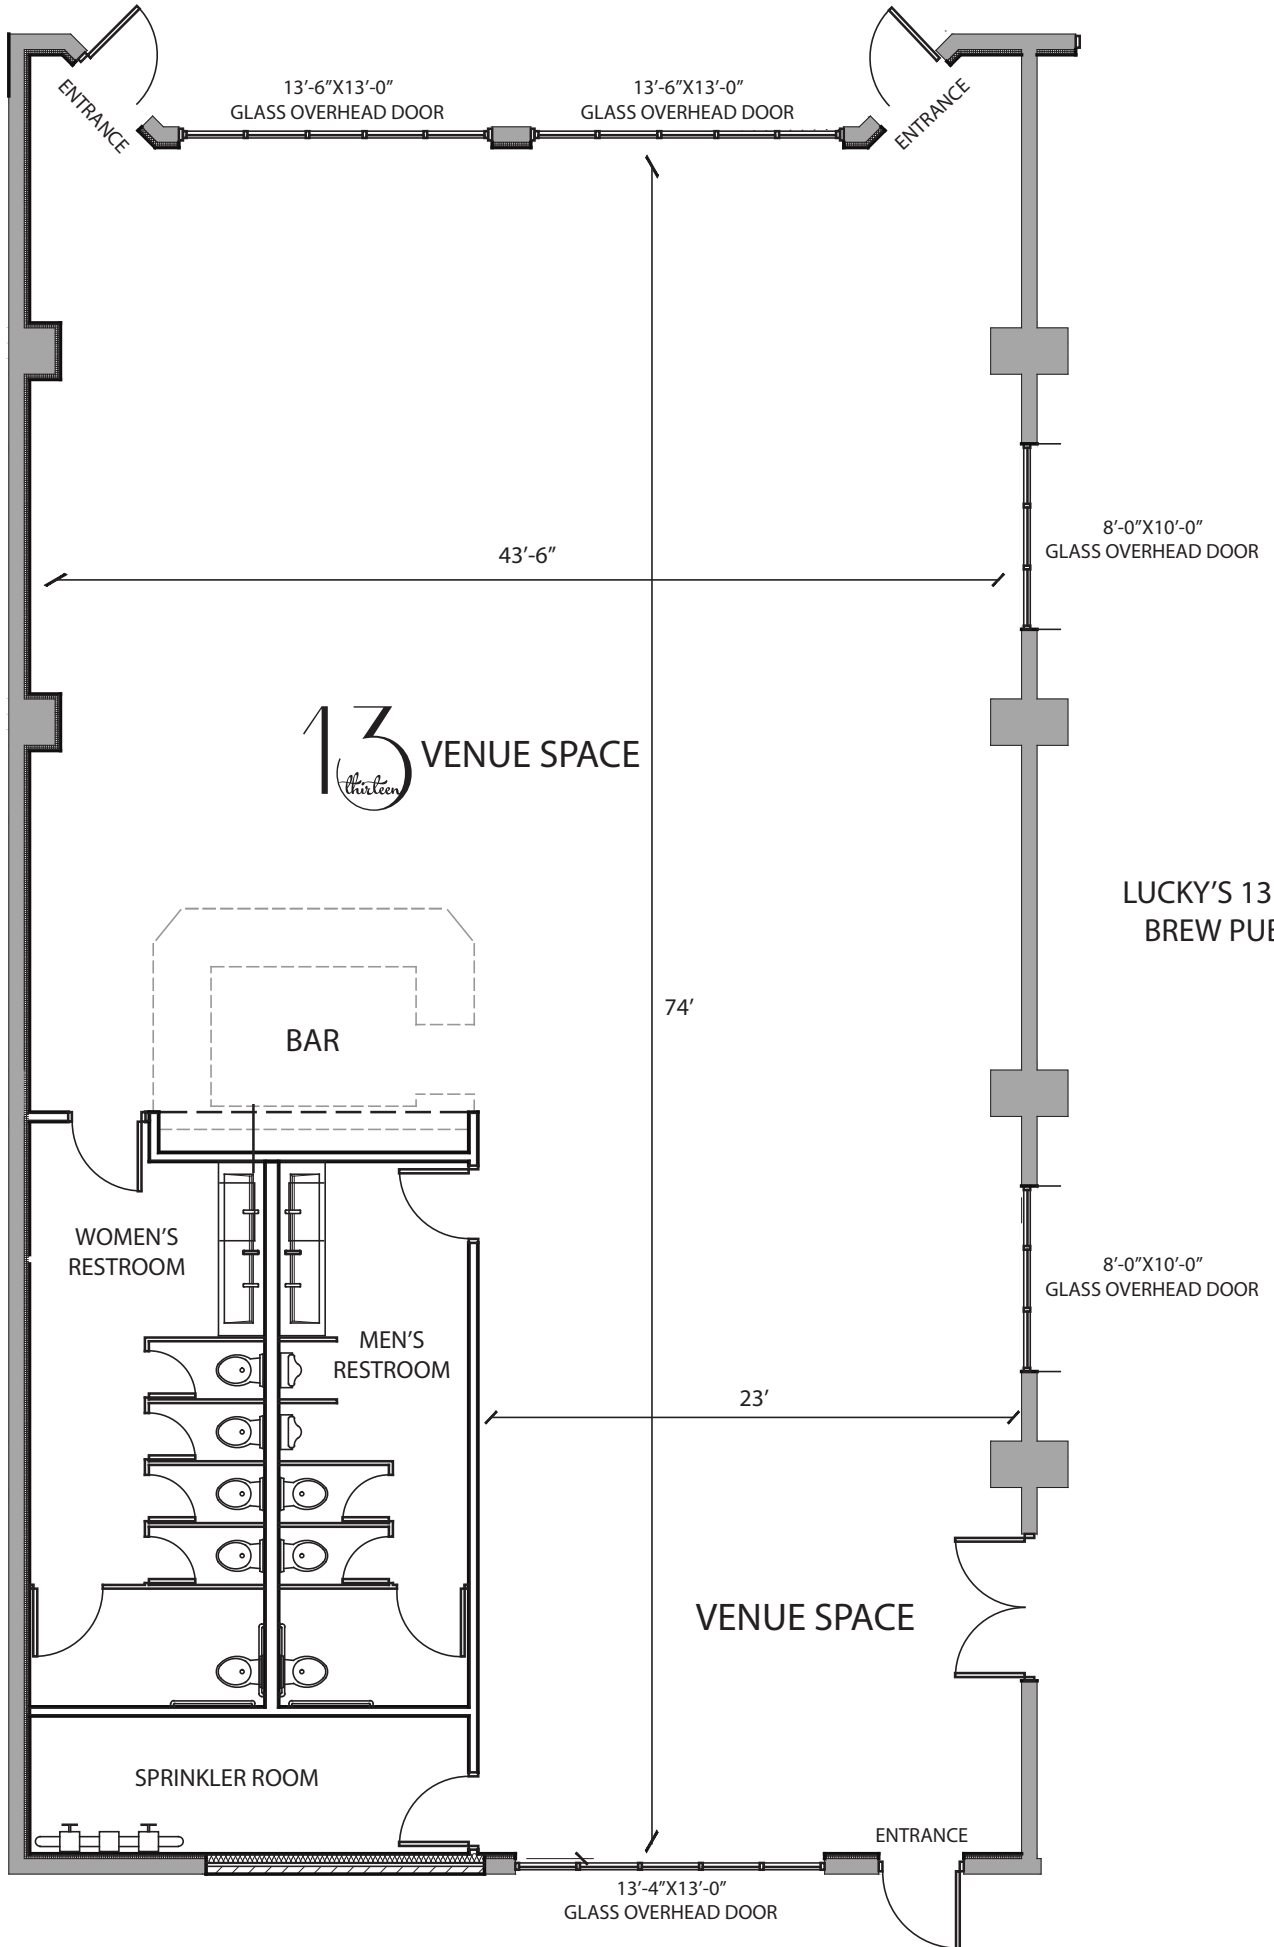

REGENT STREET

REGENT STREET

ENTRANCE

13'-6"X13'-0"
GLASS OVERHEAD DOOR

13'-6"X13'-0"
GLASS OVERHEAD DOOR

ENTRANCE

43'-6"

8'-0"X10'-0"
GLASS OVERHEAD DOOR

13 *thirteen* VENUE SPACE

BAR

74'

WOMEN'S
RESTROOM

MEN'S
RESTROOM

8'-0"X10'-0"
GLASS OVERHEAD DOOR

23'

VENUE SPACE

SPRINKLER ROOM

ENTRANCE

13'-4"X13'-0"
GLASS OVERHEAD DOOR

PARKING LOT

LUCKY'S 1313
BREW PUB

SEATS 140

SEATS 110

SEATS 108